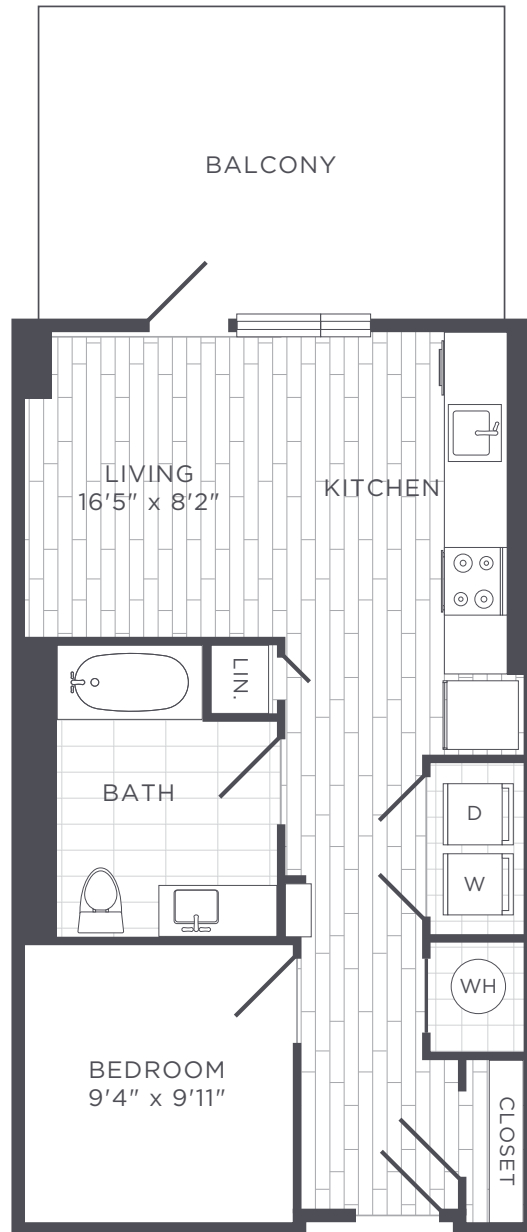

S3 ANSI

STUDIO / 1 BATH

552
SQ. FT.

 DENIZEN AT EISENHOWER SQUARE	2827 Telek Place Alexandria, VA 22314
	(703) 783-5450 www.dznapt.com

**Floorplans are artist's rendering. All dimensions are approximate. Actual product and specifications may vary in dimension or detail. Not all features are available in every apartment. Prices and availability are subject to change. Please see a representative for details.*