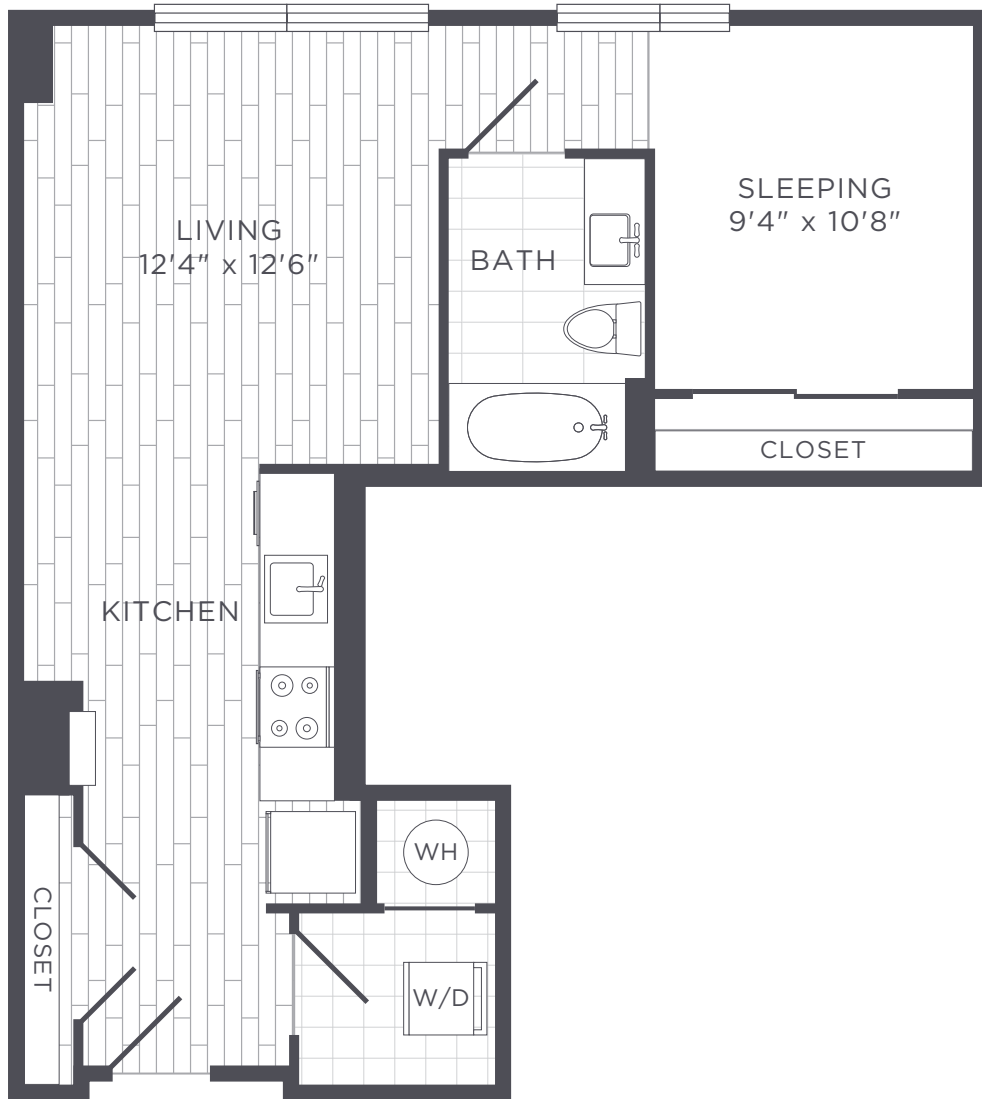

S2

STUDIO / 1 BATH

591
SQ. FT.

 DENIZEN AT EISENHOWER SQUARE	2827 Telek Place Alexandria, VA 22314
	(703) 783-5450 www.dnznapts.com

**Floorplans are artist's rendering. All dimensions are approximate. Actual product and specifications may vary in dimension or detail. Not all features are available in every apartment. Prices and availability are subject to change. Please see a representative for details.*