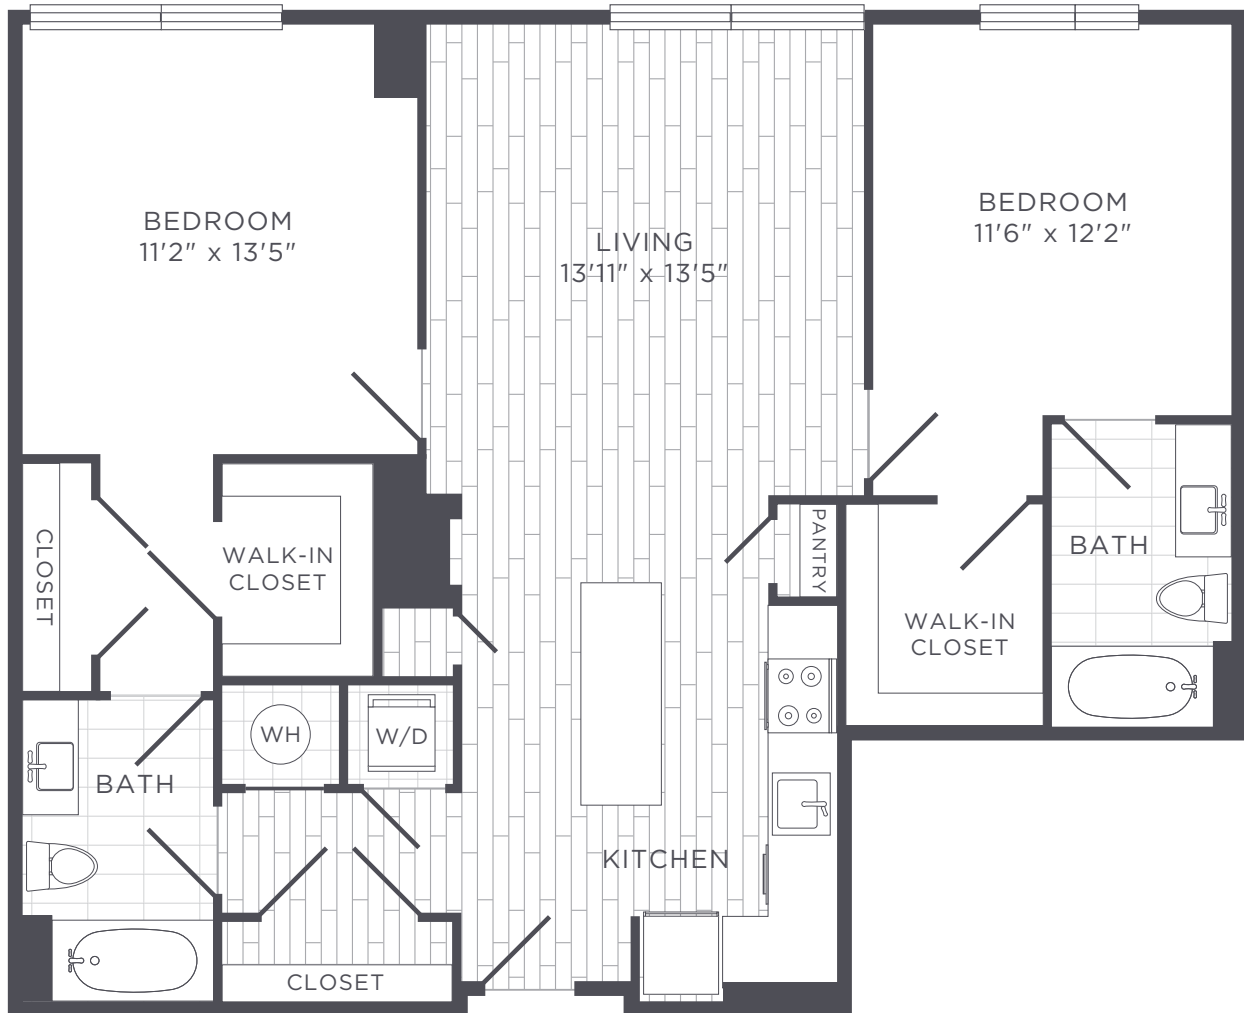

B4

2 BED / 2 BATH

1100

SQ. FT.

 DENIZEN AT EISENHOWER SQUARE	2827 Telek Place Alexandria, VA 22314
	(703) 783-5450 www.dznaps.com

**Floorplans are artist's rendering. All dimensions are approximate. Actual product and specifications may vary in dimension or detail. Not all features are available in every apartment. Prices and availability are subject to change. Please see a representative for details.*