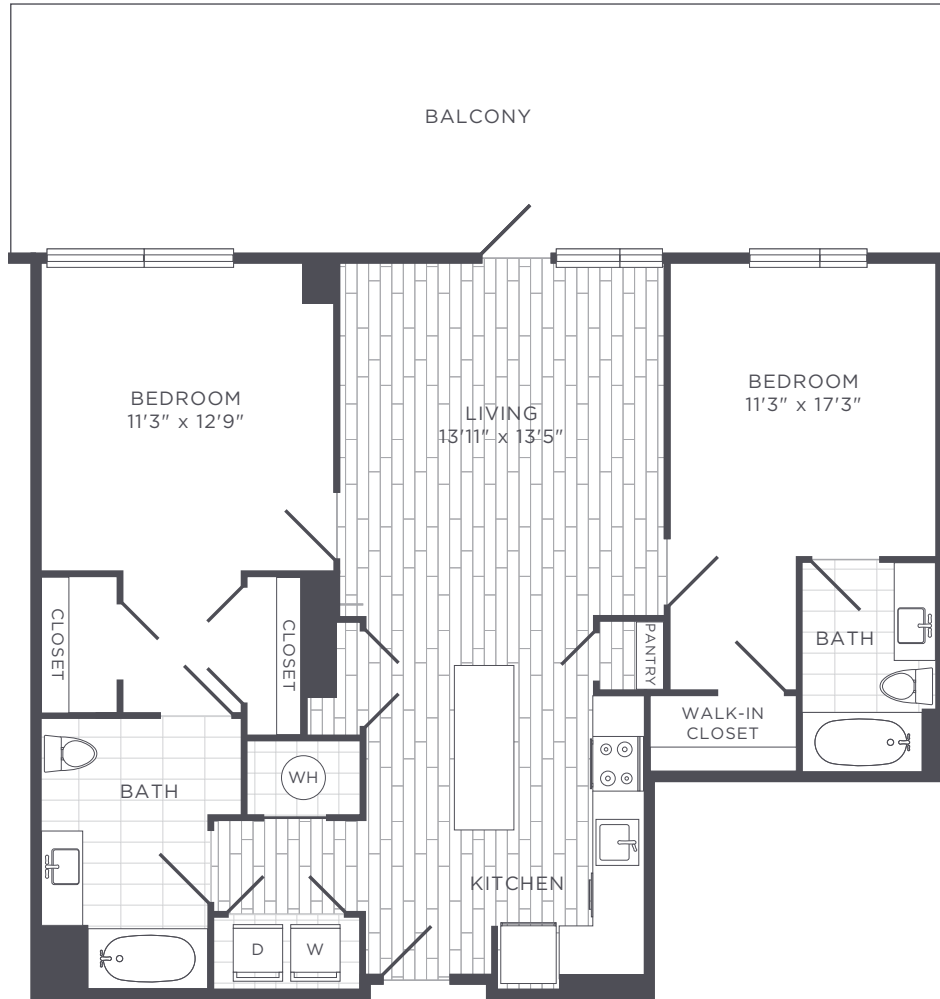

B4 ANSI

2 BED / 2 BATH

1100

SQ. FT.

 DENIZEN AT EISENHOWER SQUARE	2827 Telek Place Alexandria, VA 22314
	(703) 783-5450 www.dnznapts.com

**Floorplans are artist's rendering. All dimensions are approximate. Actual product and specifications may vary in dimension or detail. Not all features are available in every apartment. Prices and availability are subject to change. Please see a representative for details.*