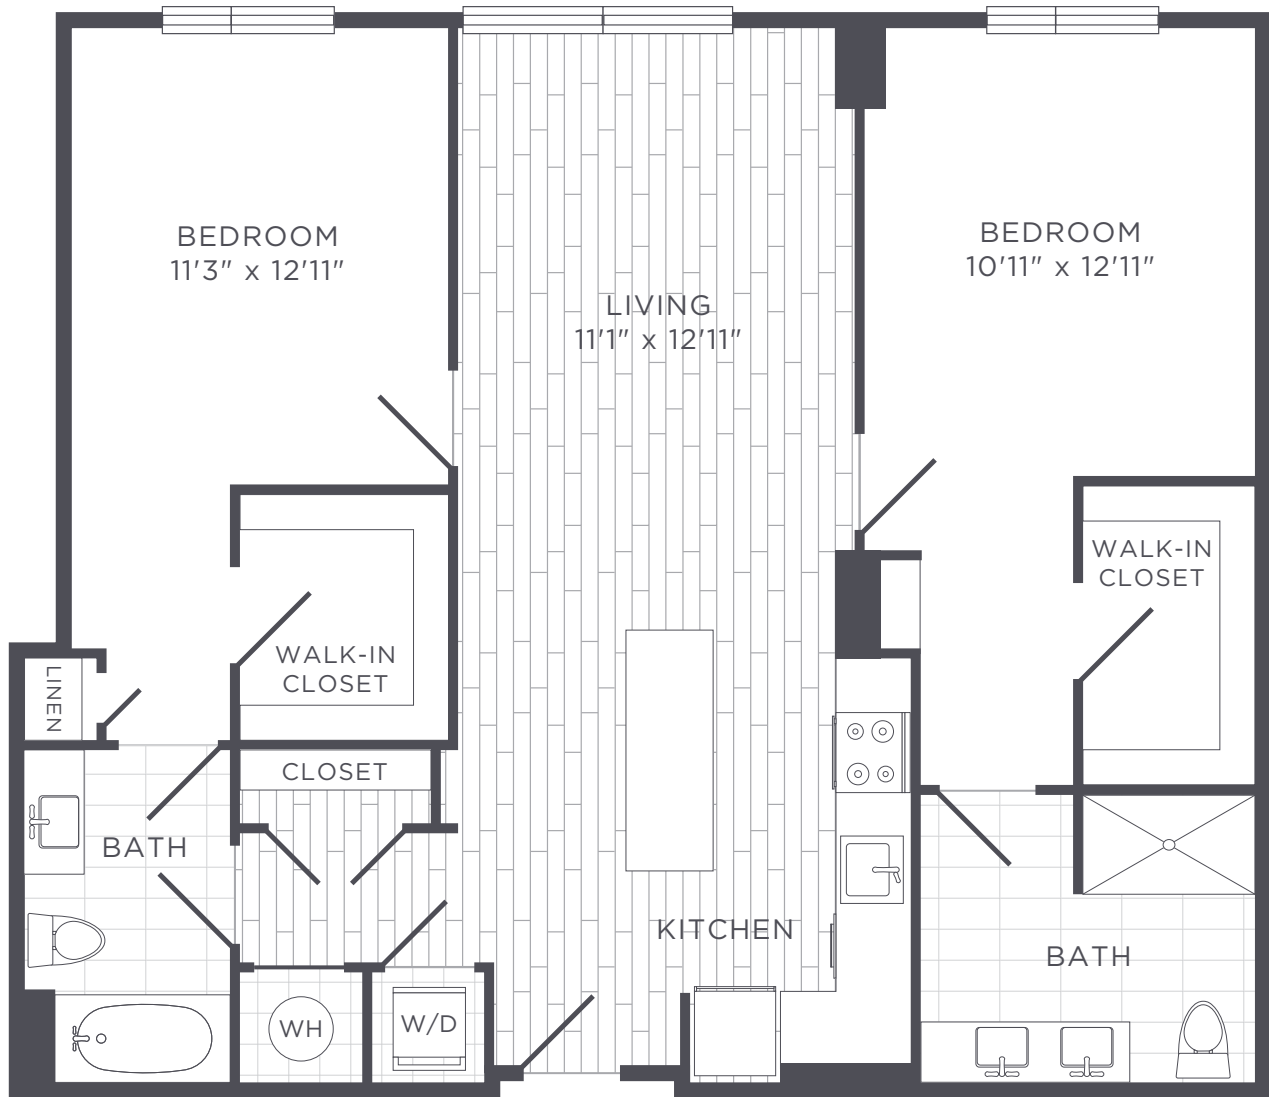

B3

2 BED / 2 BATH

1141

SQ. FT.

 DENIZEN AT EISENHOWER SQUARE	2827 Telek Place Alexandria, VA 22314
	(703) 783-5450 www.dnznaps.com

**Floorplans are artist's rendering. All dimensions are approximate. Actual product and specifications may vary in dimension or detail. Not all features are available in every apartment. Prices and availability are subject to change. Please see a representative for details.*