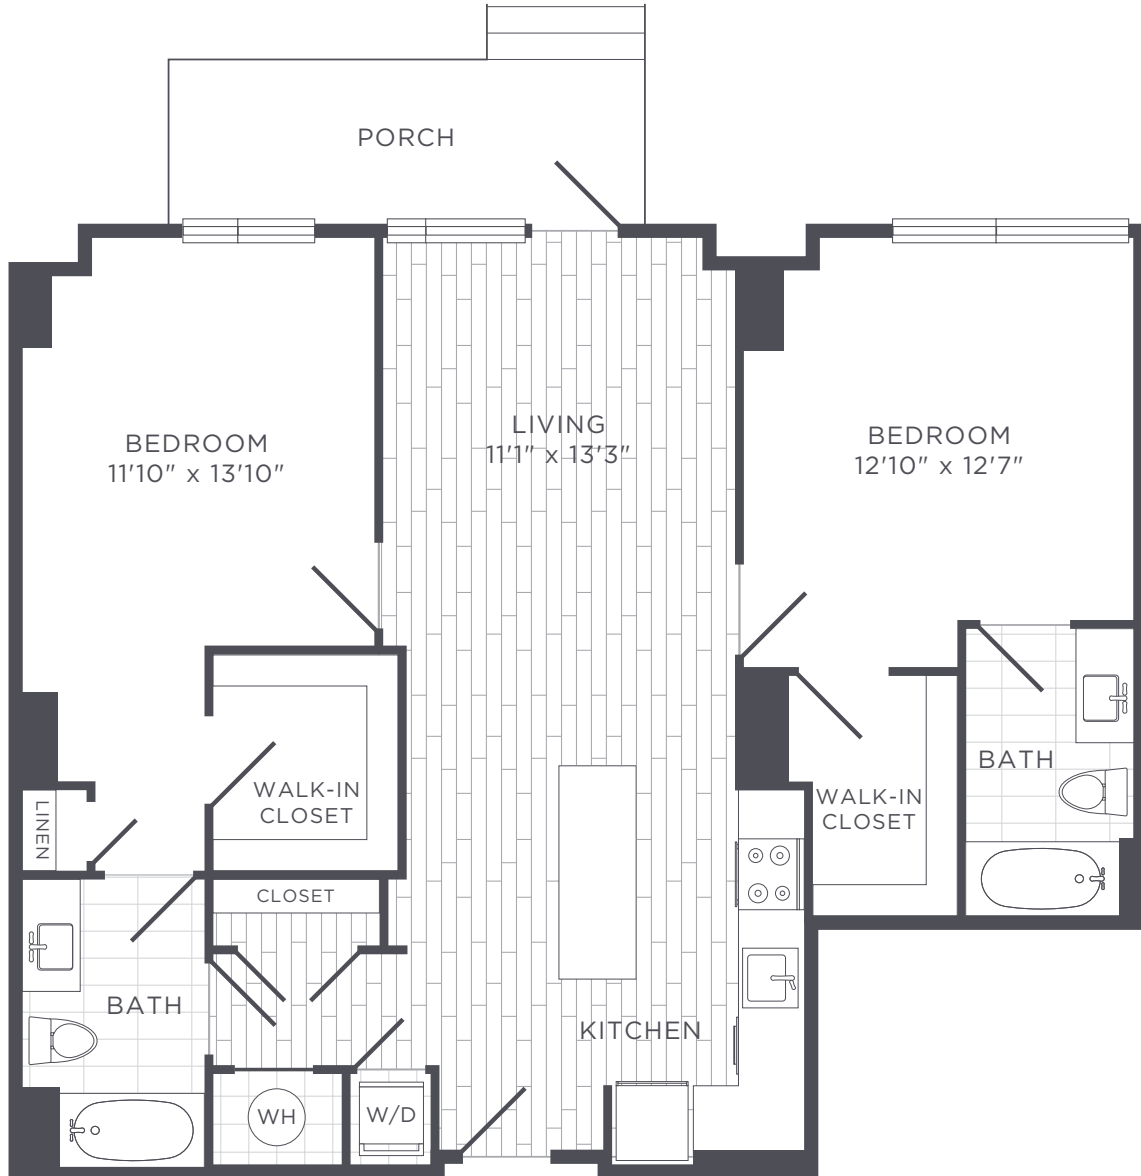

B10

2 BED / 2 BATH

1065

SQ. FT.

 DENIZEN AT EISENHOWER SQUARE	2827 Telek Place Alexandria, VA 22314
	(703) 783-5450 www.dnznapts.com

**Floorplans are artist's rendering. All dimensions are approximate. Actual product and specifications may vary in dimension or detail. Not all features are available in every apartment. Prices and availability are subject to change. Please see a representative for details.*