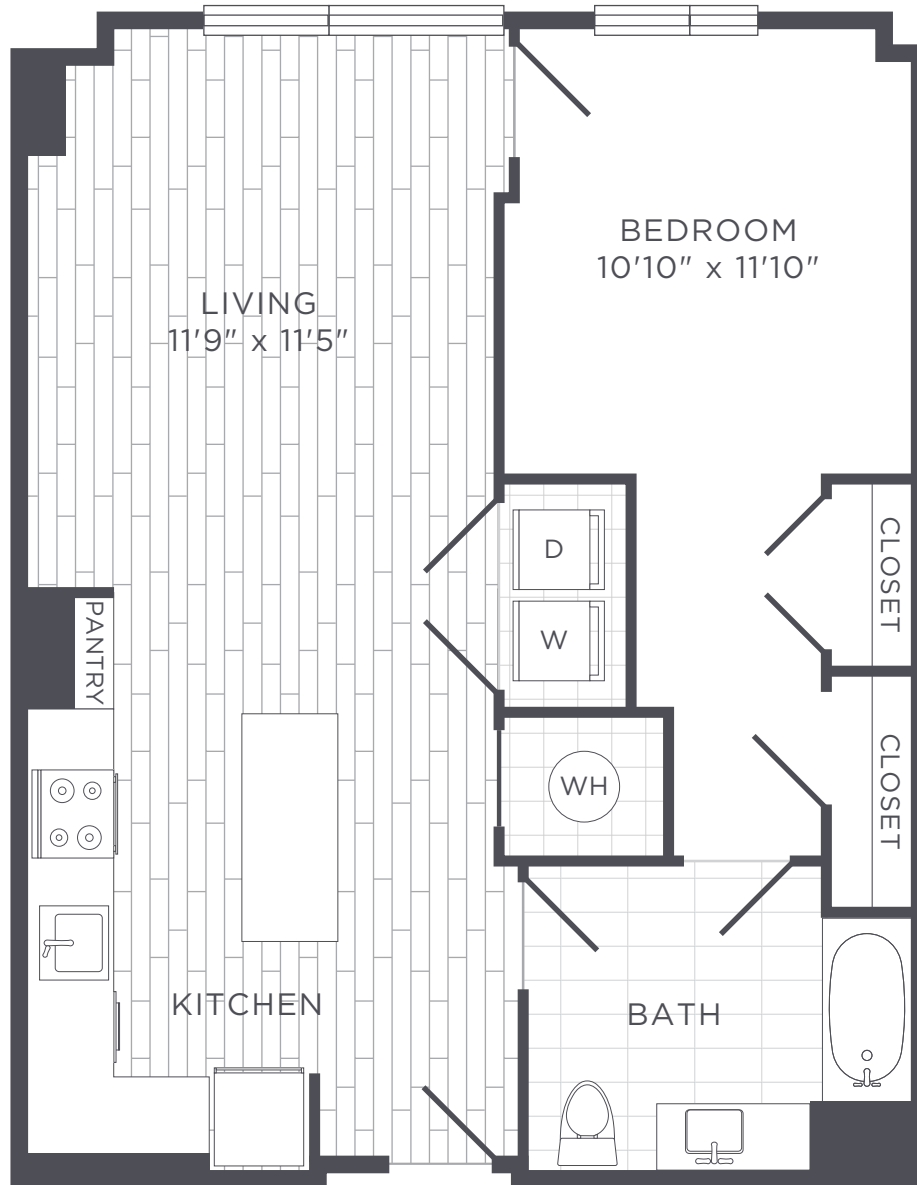

A6 ANSI

1 BED / 1 BATH

738

SQ. FT.

DENIZEN
AT EISENHOWER SQUARE

2827 Telek Place | Alexandria, VA 22314

(703) 783-5450 | www.dznapt.com

**Floorplans are artist's rendering. All dimensions are approximate. Actual product and specifications may vary in dimension or detail. Not all features are available in every apartment. Prices and availability are subject to change. Please see a representative for details.*