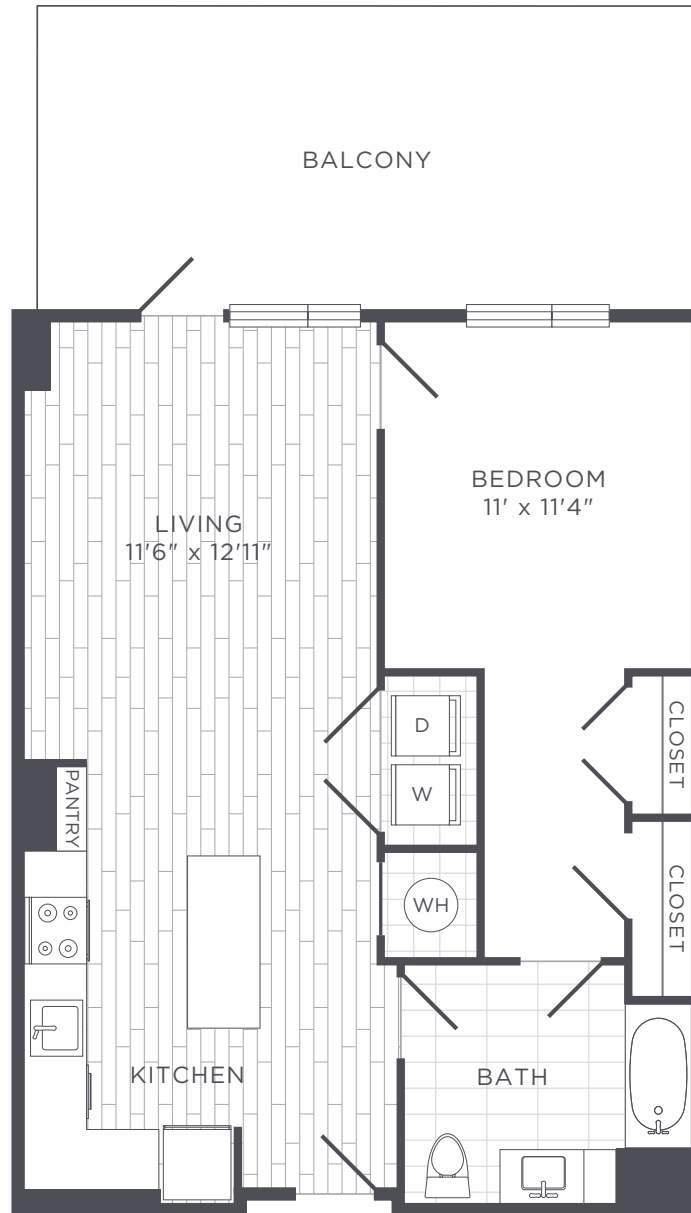

# A1 ANSI

1 BED / 1 BATH

750  
SQ. FT.

DENIZEN  
AT EISENHOWER SQUARE

2827 Telek Place | Alexandria, VA 22314

(703) 783-5450 | [www.dznapt.com](http://www.dznapt.com)

*\*Floorplans are artist's rendering. All dimensions are approximate. Actual product and specifications may vary in dimension or detail. Not all features are available in every apartment. Prices and availability are subject to change. Please see a representative for details.*